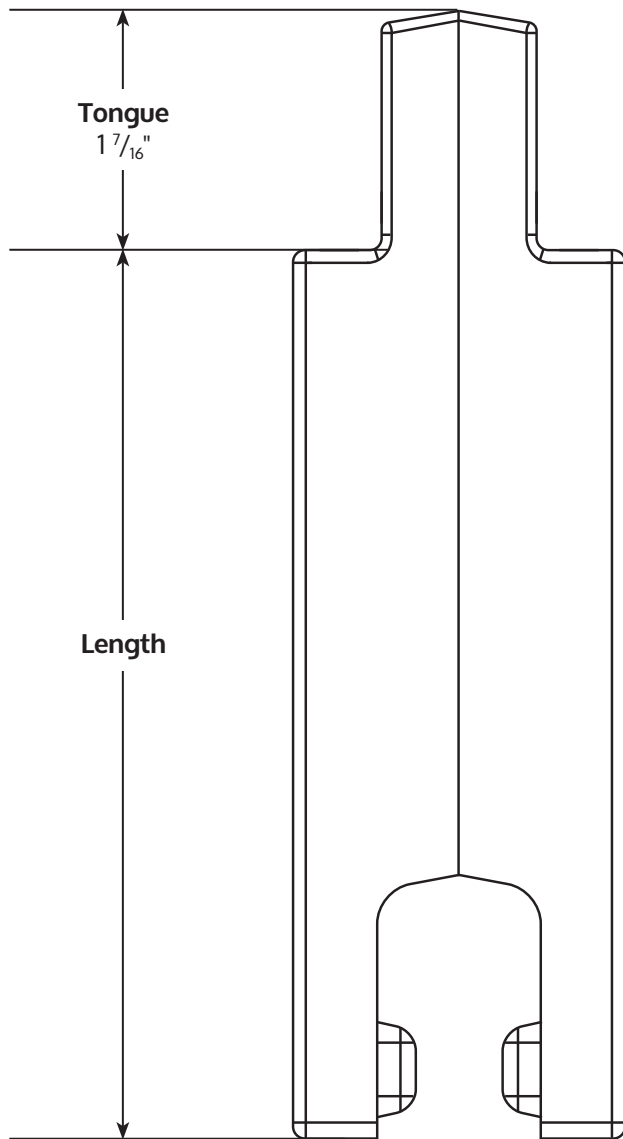

## GROOVE LOCK WEIGHT 1 3/4" SQUARE

All GLS series weights are 1 3/4" square in section.  
All have 1 7/16" long tongues.

| GLS series | Length |
|------------|--------|
| GLS 1      | 7/8    |
| GLS 3      | 4 1/4  |
| GLS 5      | 6 3/4  |