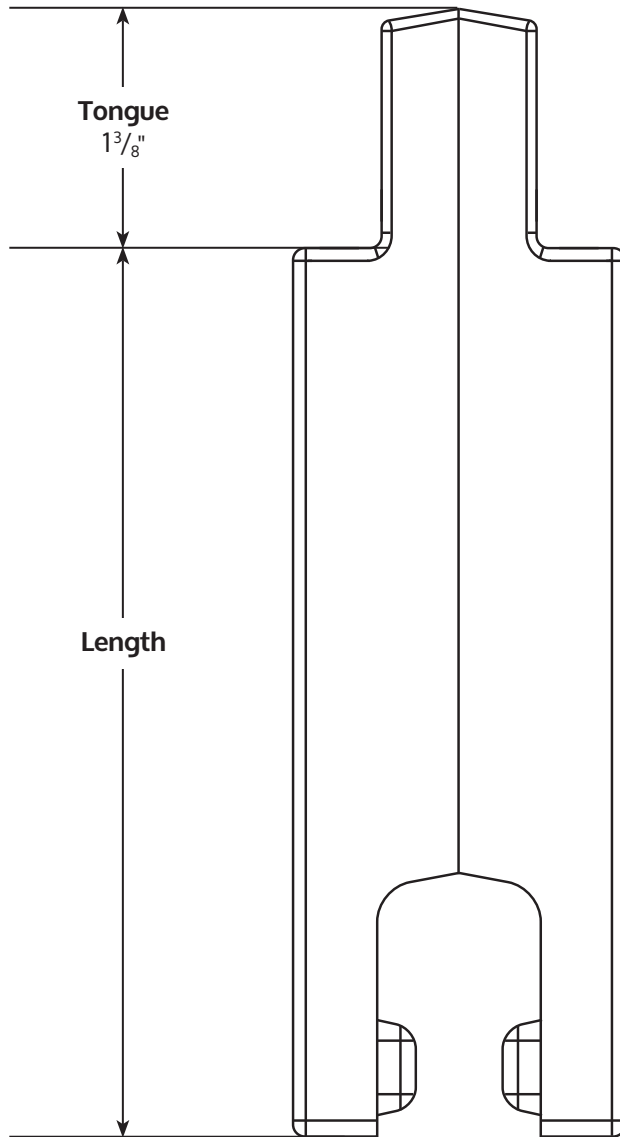

GROOVE LOCK WEIGHT 2" SQUARE

All GL series weights are 2" square in section.
All have $1\frac{3}{8}$ " long tongues.

GL series	Length
GL 1	$\frac{5}{8}$
GL 2	$2\frac{5}{16}$
GL 5	$5\frac{1}{4}$
GL 10	$10\frac{1}{4}$
GL 20	20

Spec as: GL