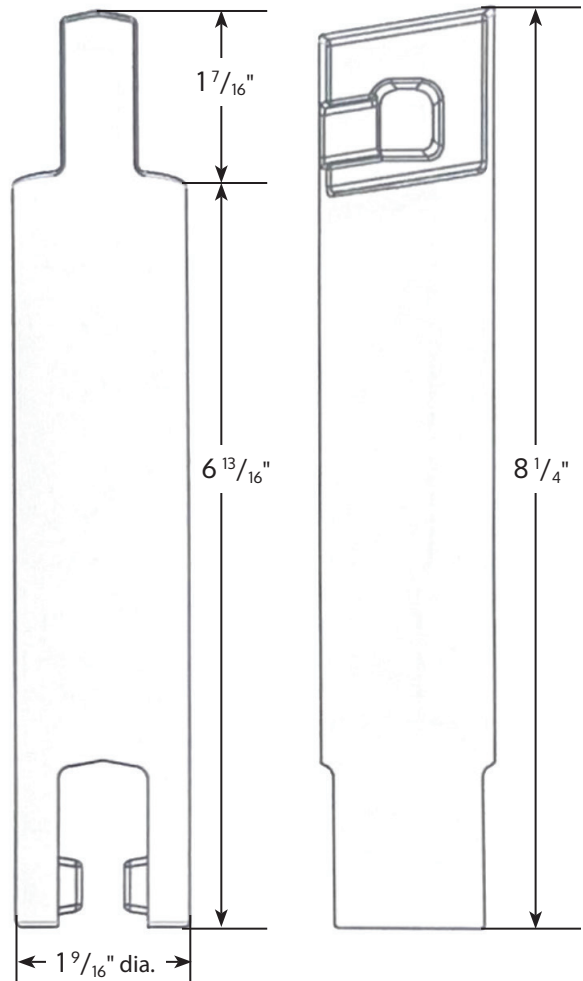

GROOVE LOCK WEIGHTS | ROUND STYLE

GLR.5

GLR 3

GLR 2

Spec as: GLR .5, GLR 2, GLR 3