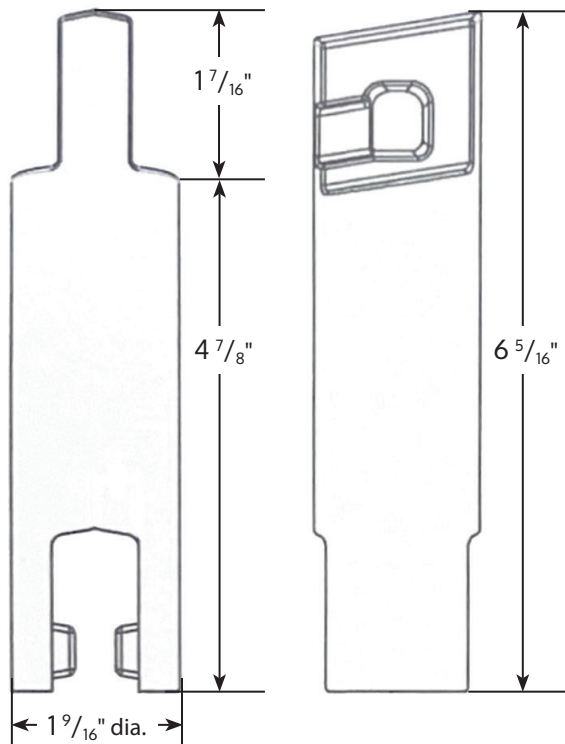

GROOVE LOCK WEIGHTS | ROUND STYLE

GLR.5

GLR 3

GLR 2

Spec as: GLR .5, GLR 2, GLR 3