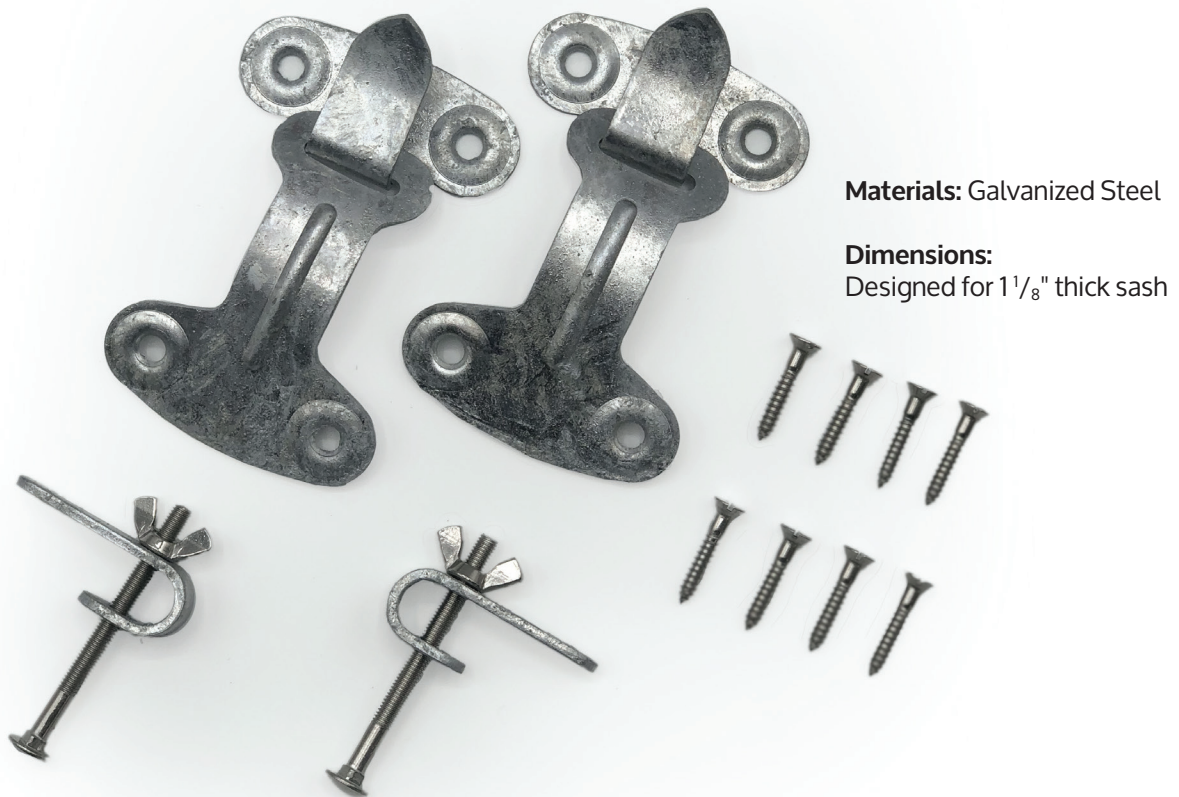

GSH GALVANIZED STORM HANGER

Materials: Galvanized Steel

Dimensions:
Designed for 1 $\frac{1}{8}$ " thick sash

GSH A Galvanized Storm Sash Hanger

Our classically styled non-corroding galvanized steel storm window sash hangers have been designed for either flush or surface mounting of traditional storm and/or screen sash. Corrosion resistance is especially important when your home is situated in a seaside environment.

Spec as: GSH A, GSH B or GSH C