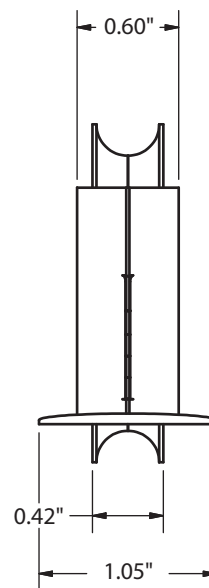

2" STAMPED STEEL SASH PULLEY

Spec as: PSS 200