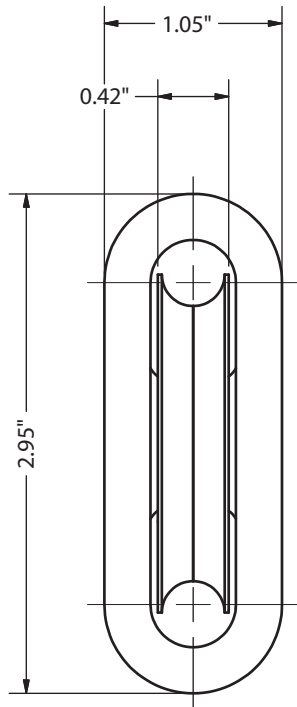

2" STAMPED STEEL SASH PULLEY

Spec as: PSS 200