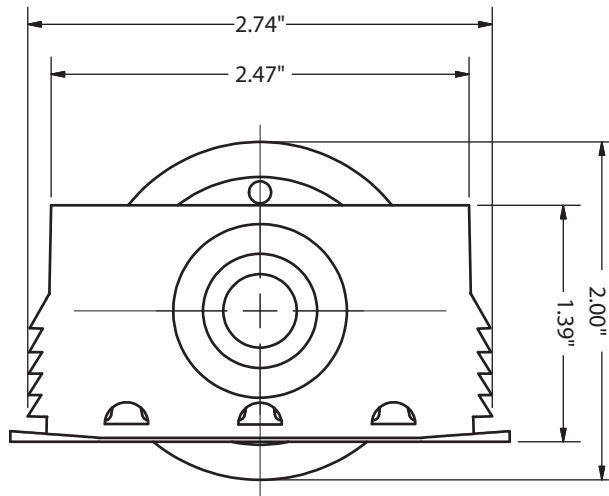

2" STAMPED STEEL SASH PULLEY

Spec as: PSS 200