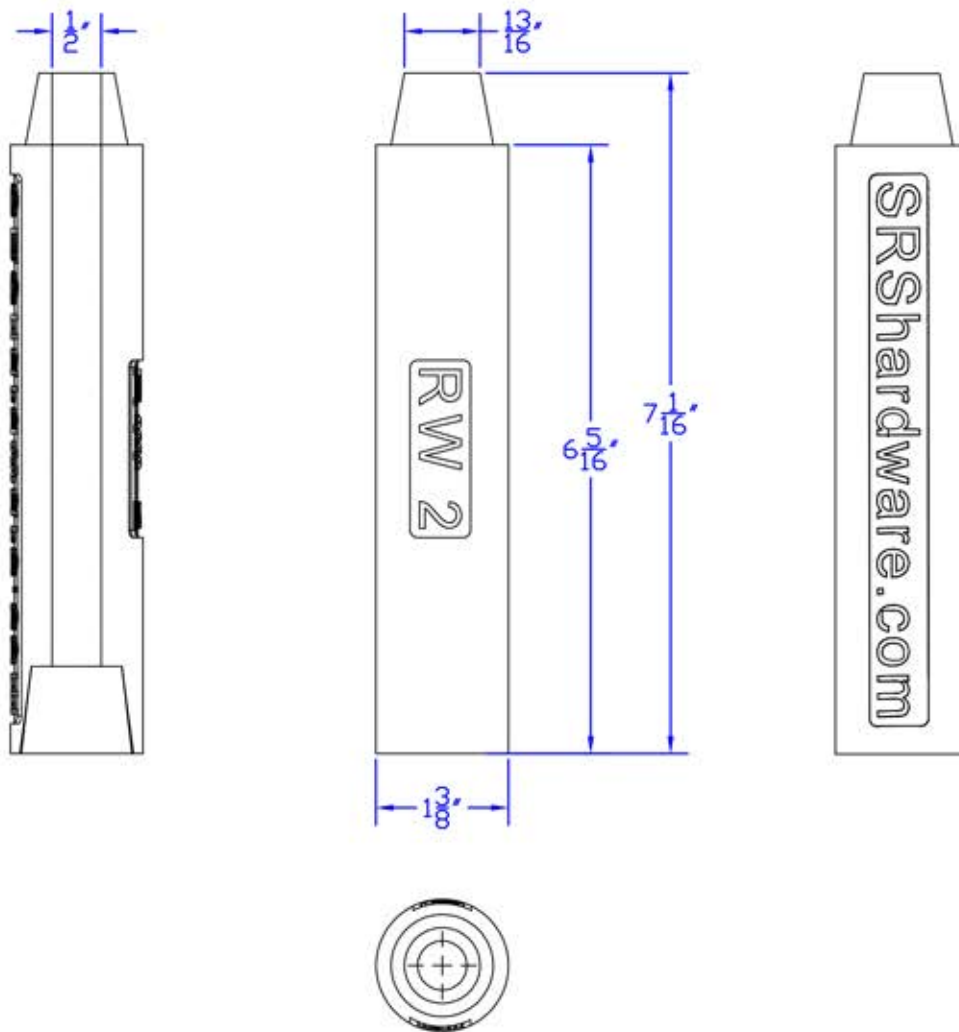

CAST IRON ROUND WEIGHT

Scale 1:2